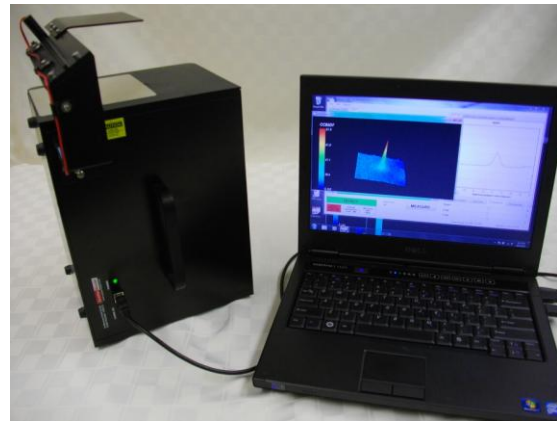

ScatterMaster's president and principal designer, Dr. John Stover, is well known in the metrology and scatter measurement community as the author of the text "Optical Scattering Measurement and Analysis", the authoritative book on surface scatter measurement. Dr. Stover has taken his years of experience taking scatter measurements and incorporated this experience into the ScatterScope3D design to make it portable (shoebox), fast (typical measurements in less than 1 minute) and easy to use. Dr. Stover stated "Lambda Research Corporation and ScatterMaster are a perfect fit. Lambda sells the award-winning TracePro® program used throughout the world for stray light, scatter, and illumination analysis, and ScatterMaster provides the necessary surface measurement information needed for TracePro simulations."

The ScatterScope3D is the ideal tool for both research labs and manufacturing lines to measure surface scatter for process control and surface texture verification.

-more-

About ScatterMaster LLC.

Scattermaster LLC is based in Tucson Arizona and designs, manufactures and sells both scatterometers and takes surface measurements for the disk storage, computer chip, lighting and display markets. The ScatterMaster sells and markets its products and services in California through Ventura Precision. For more information, visit www.scattermaster.com.